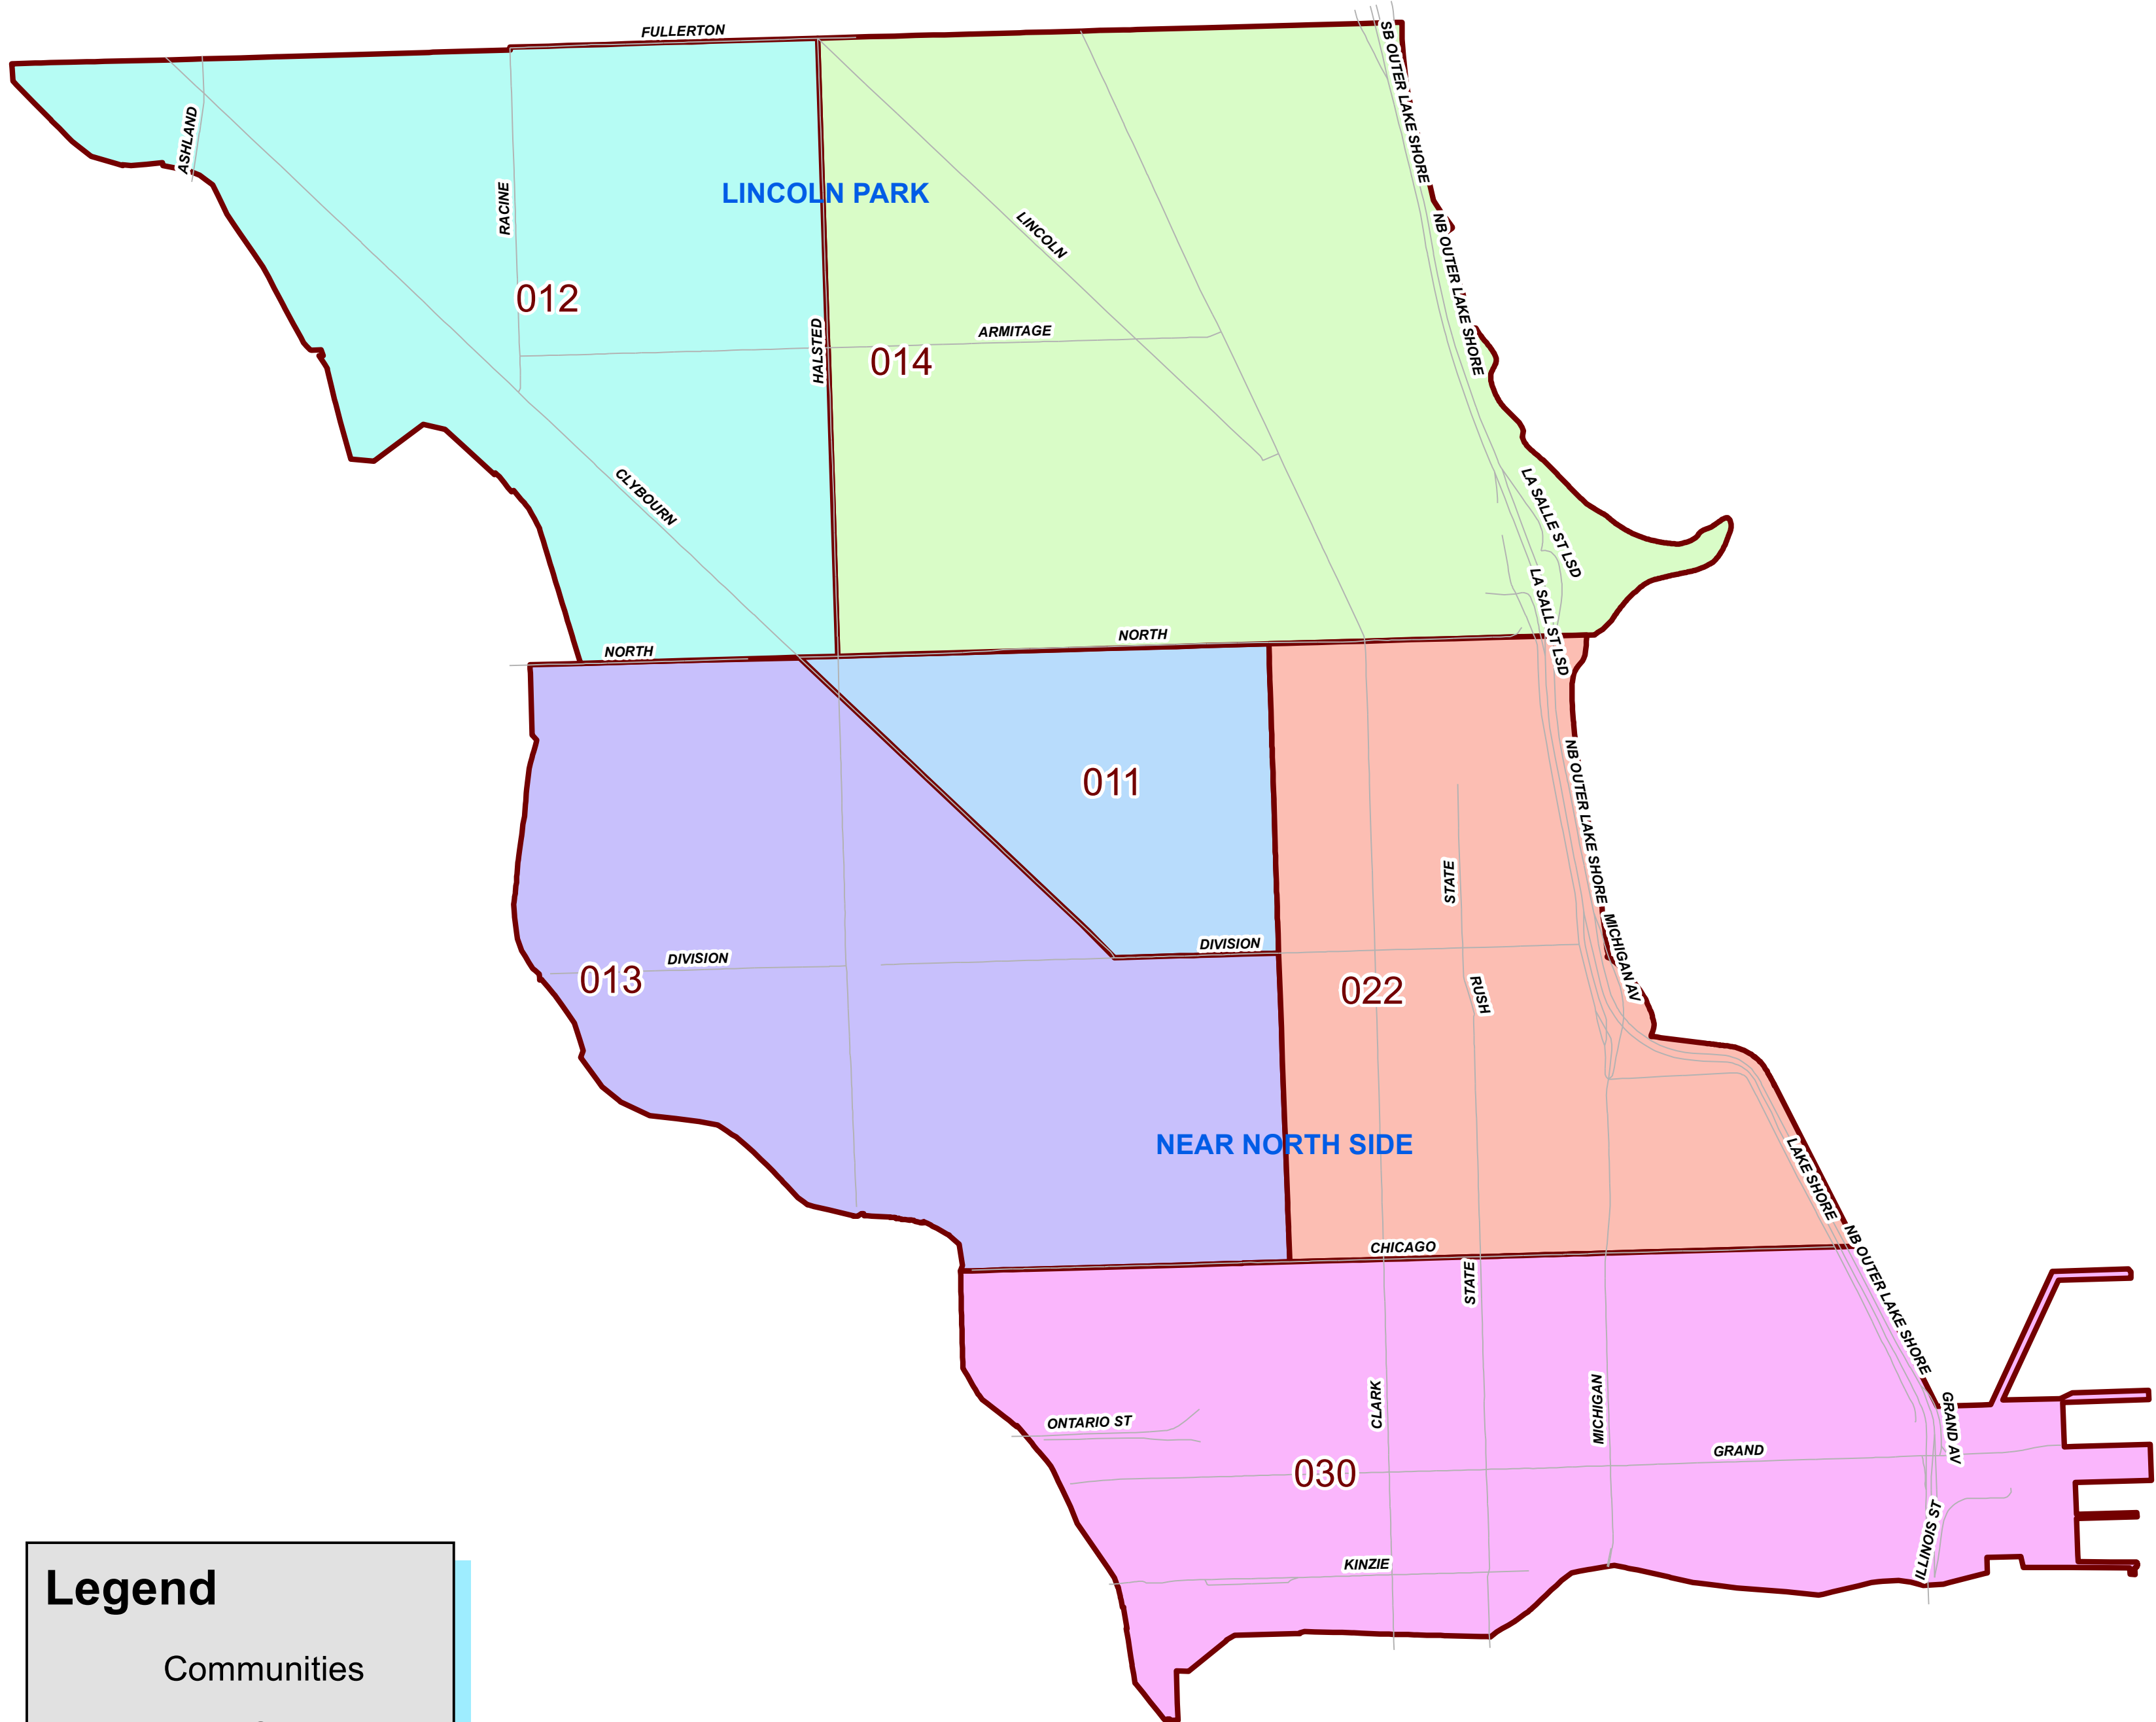

North Township Residential Neighborhoods 2018

Legend

- Communities
- MajorStreets

Neighborhoods

- <all other values>

NeighNum

- 011
- 012
- 013
- 014
- 022
- 030